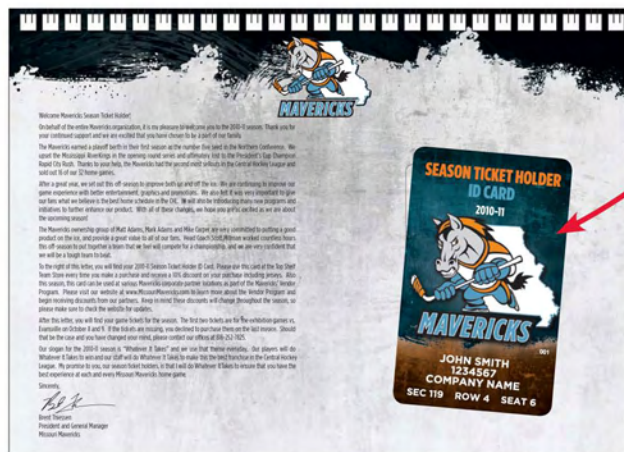

• FOIL STAMPING • EMBOSSING • CUSTOM DIE CUTTING • FULFILLMENT SERVICES

Customize Your Season Ticket Books...

- Parking Passes & Hangtags
- Coupon & Advertisement Pages
- Scratch Off Rewards
- Opening Night Tickets
- ID Cards, Glue Dotted in Books

NEW!